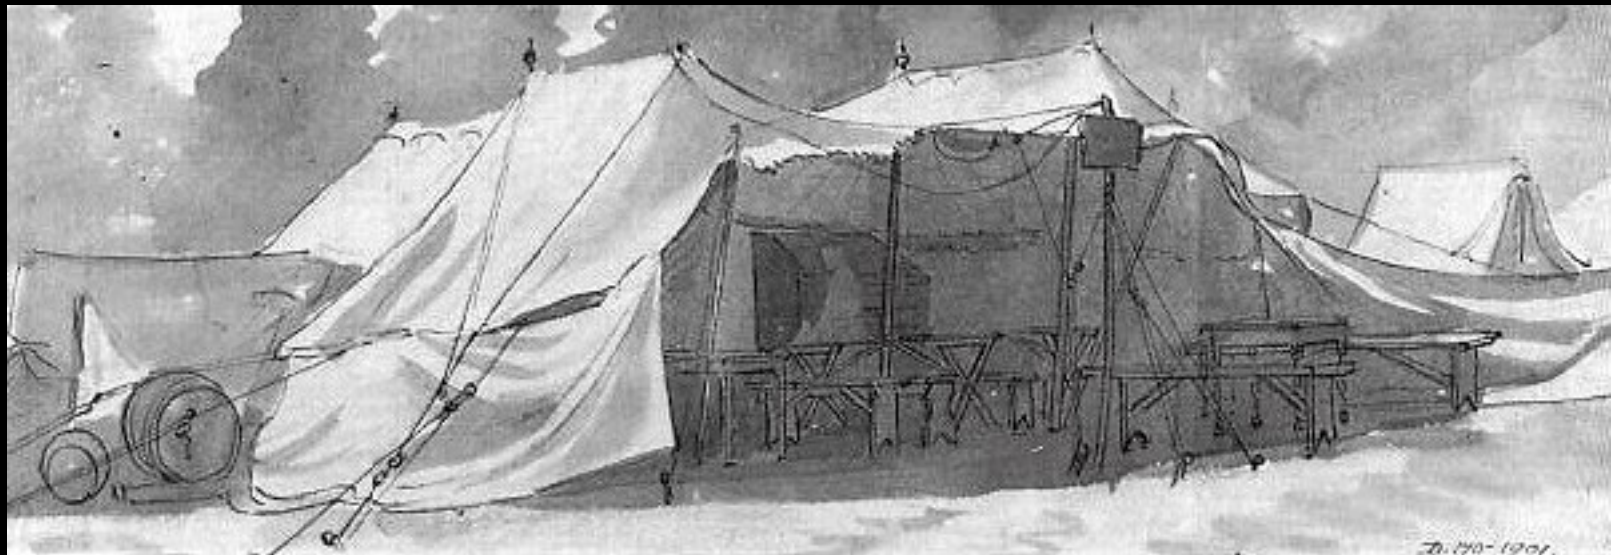

Paul Sandby